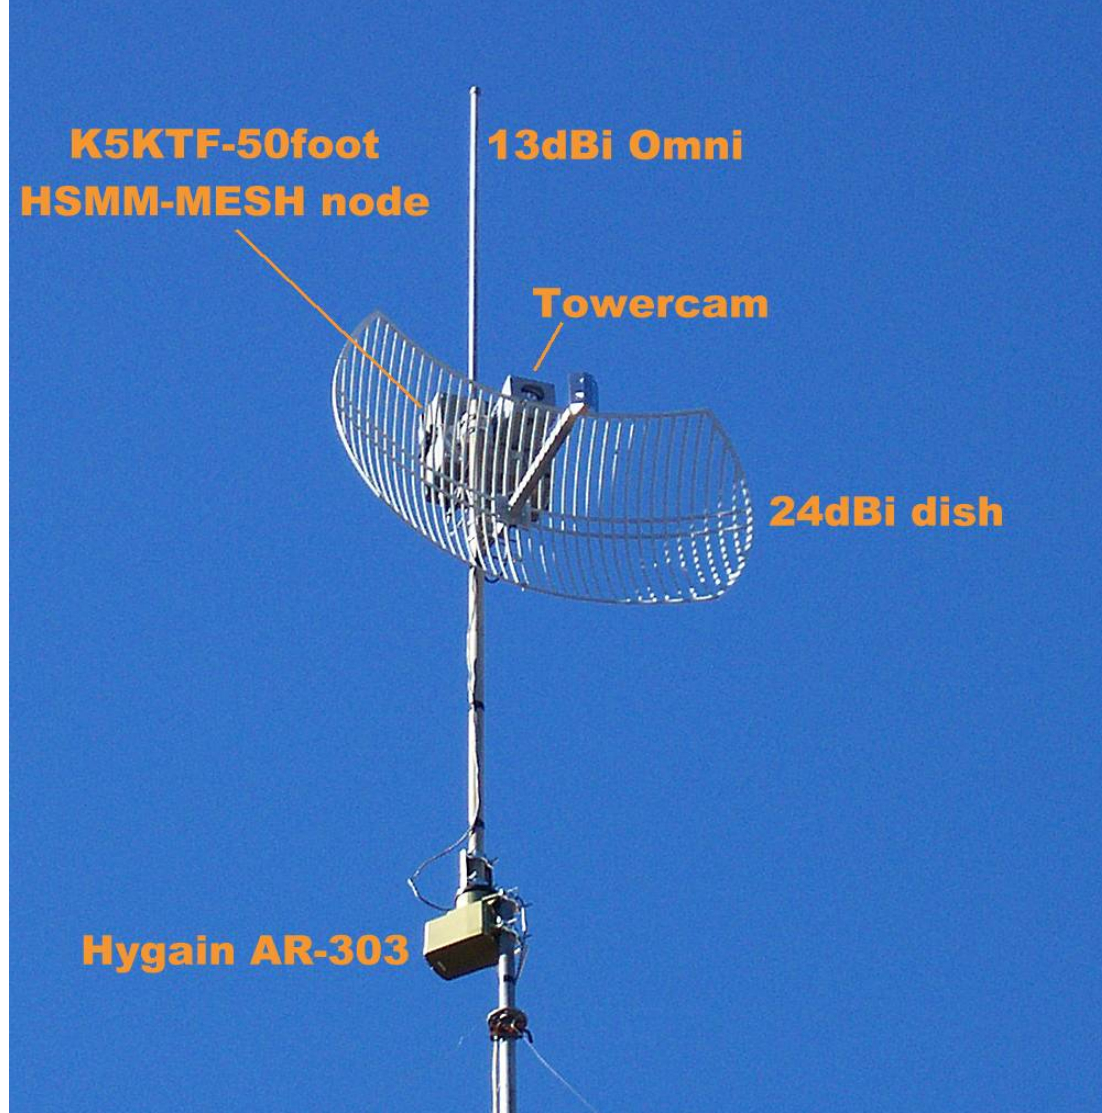

## Tower Cam via Mesh

Written by Jim Kinter, K5KTF - Last Updated Monday, 16 January 2012 22:19

---

Installed one of my Trendnet TV IP110 webcams in a weatherproof box, then installed that inline with my 24dBi dish on a 50' push up pole.

## Tower Cam via Mesh

Written by Jim Kinter, K5KTF - Last Updated Monday, 16 January 2012 22:19

---

# Tower Cam via Mesh

Written by Jim Kinter, K5KTF - Last Updated Monday, 16 January 2012 22:19

---

With the addition of the 13dBi Omni antenna, the tower can be used for a variety of applications. The 13dBi Omni antenna is a good choice for a tower cam.

And the 13dBi Omni antenna is a good choice for a tower cam. The 13dBi Omni antenna is a good choice for a tower cam. The 13dBi Omni antenna is a good choice for a tower cam.