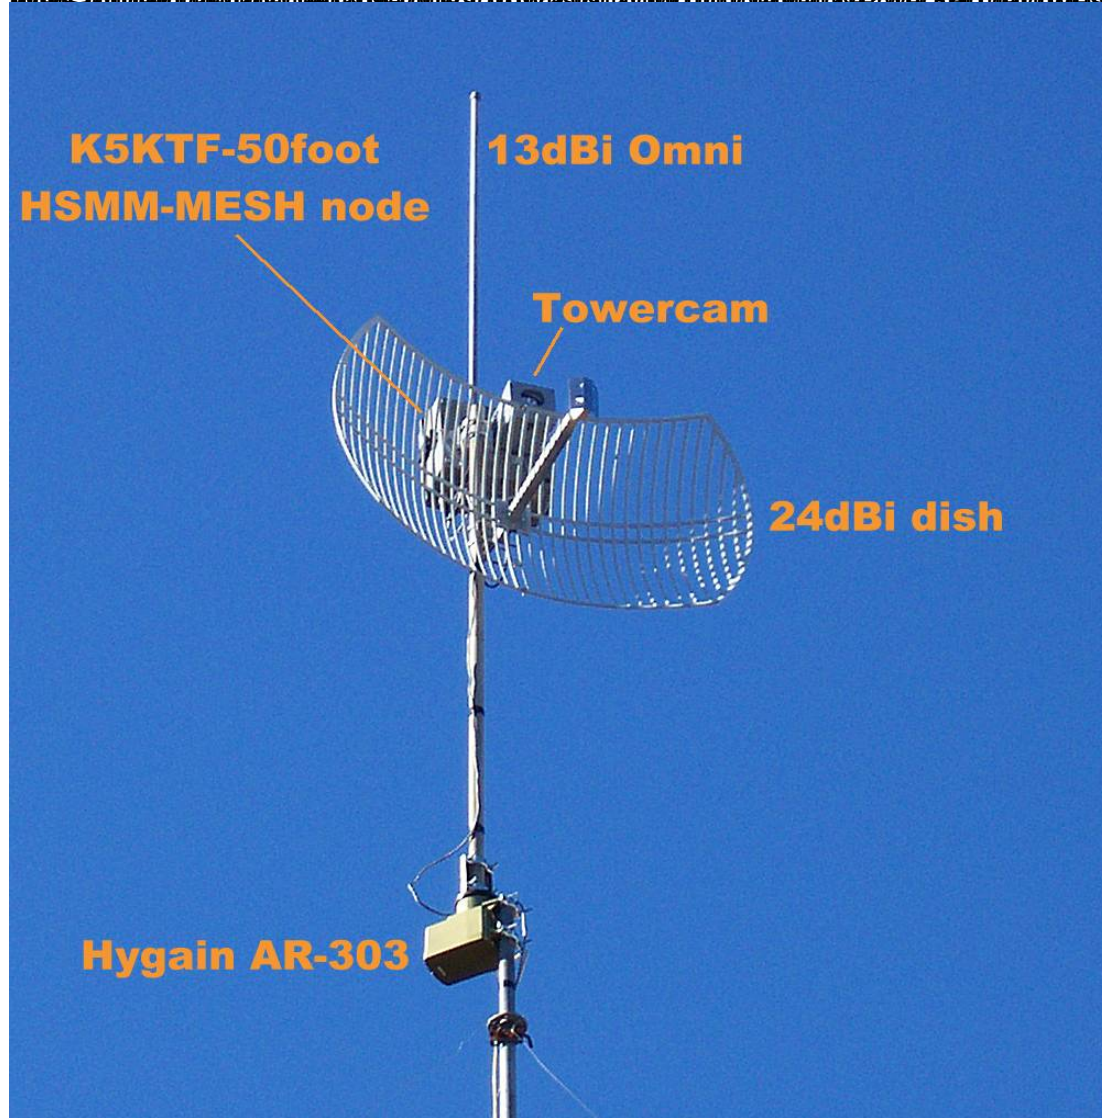

## Tower Cam via Mesh

Written by Jim Kinter, K5KTF - Last Updated Monday, 16 January 2012 22:19

---

Installed one of my Trendnet TV IP110 webcams in a weatherproof box, then installed that inline with my 24dBi dish on a 50' push up pole.

## Tower Cam via Mesh

Written by Jim Kinter, K5KTF - Last Updated Monday, 16 January 2012 22:19

---

# Tower Cam via Mesh

Written by Jim Kinter, K5KTF - Last Updated Monday, 16 January 2012 22:19

---

With the addition of the 24dBi dish antenna, the tower cam is now able to see 300ft in any direction

And the 24dBi dish antenna is now able to see 300ft in any direction